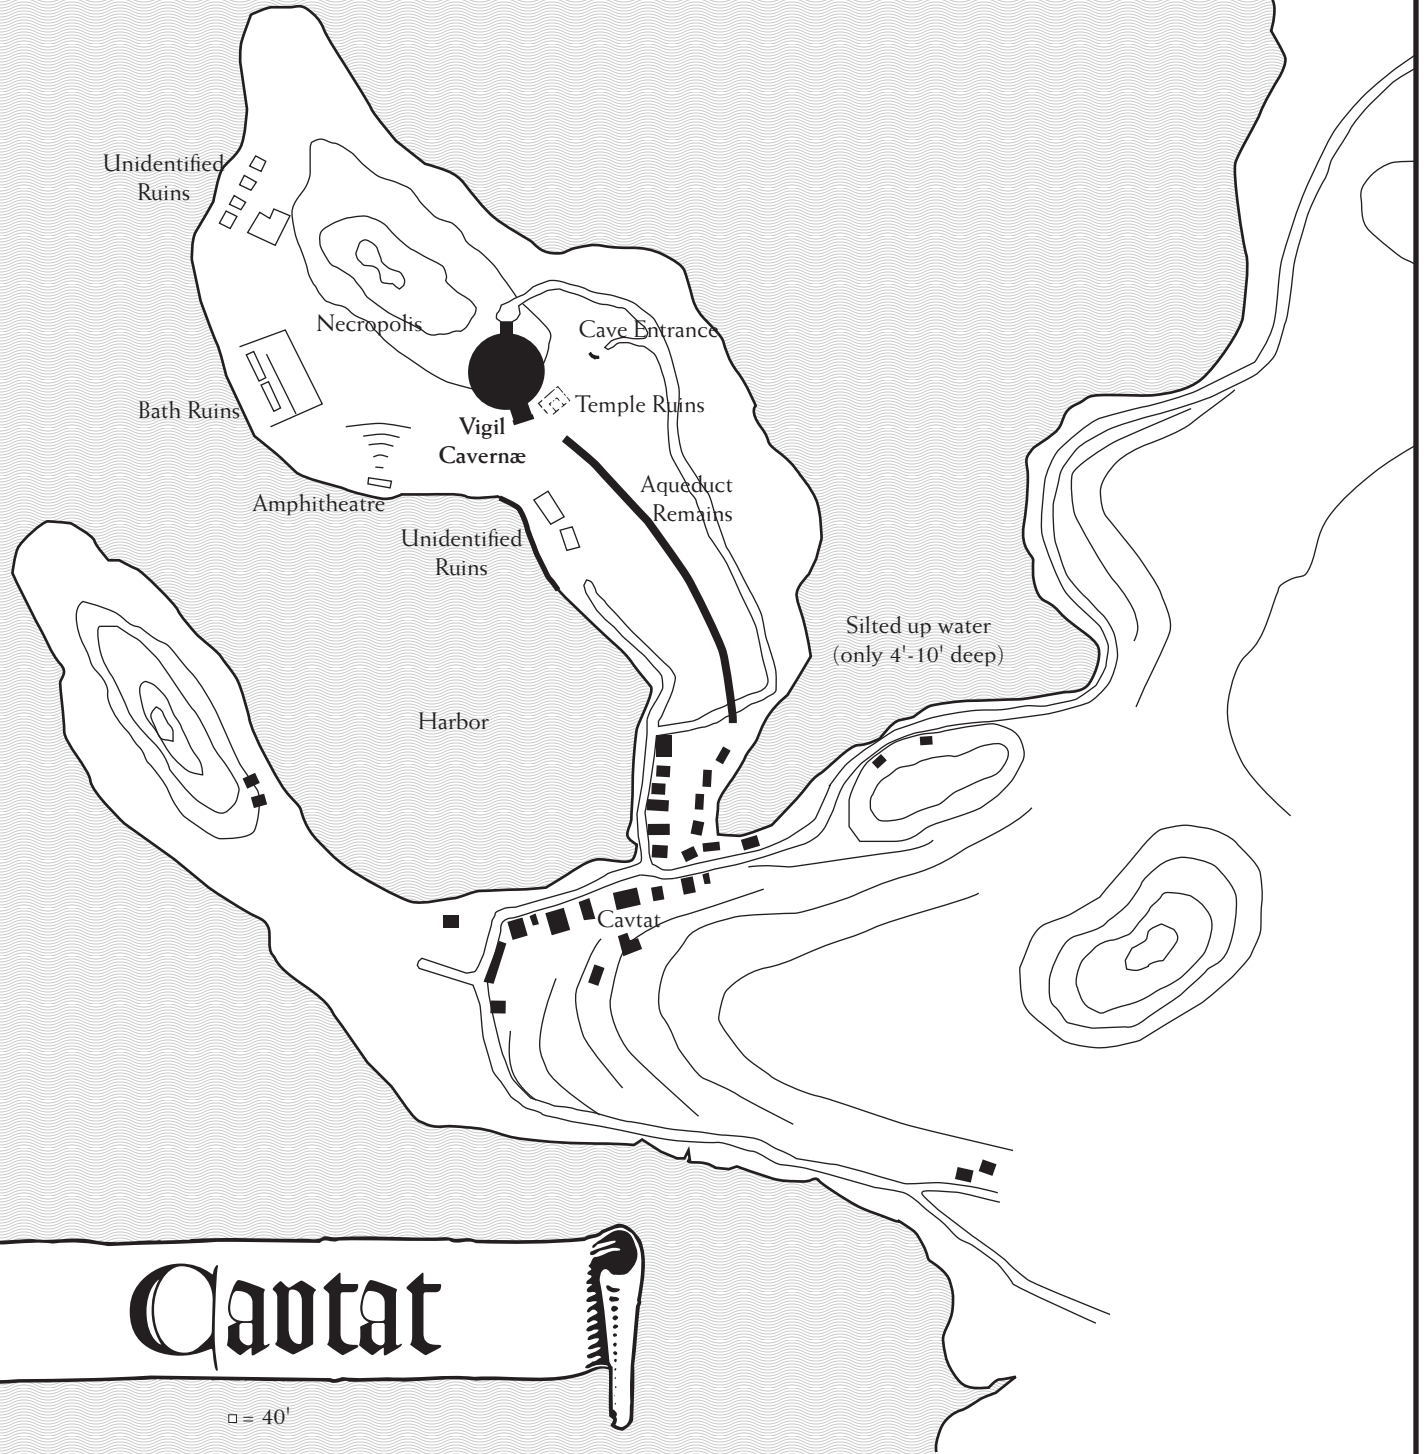

Supetar Island

Roman Wall

Cavtat

□ = 40'